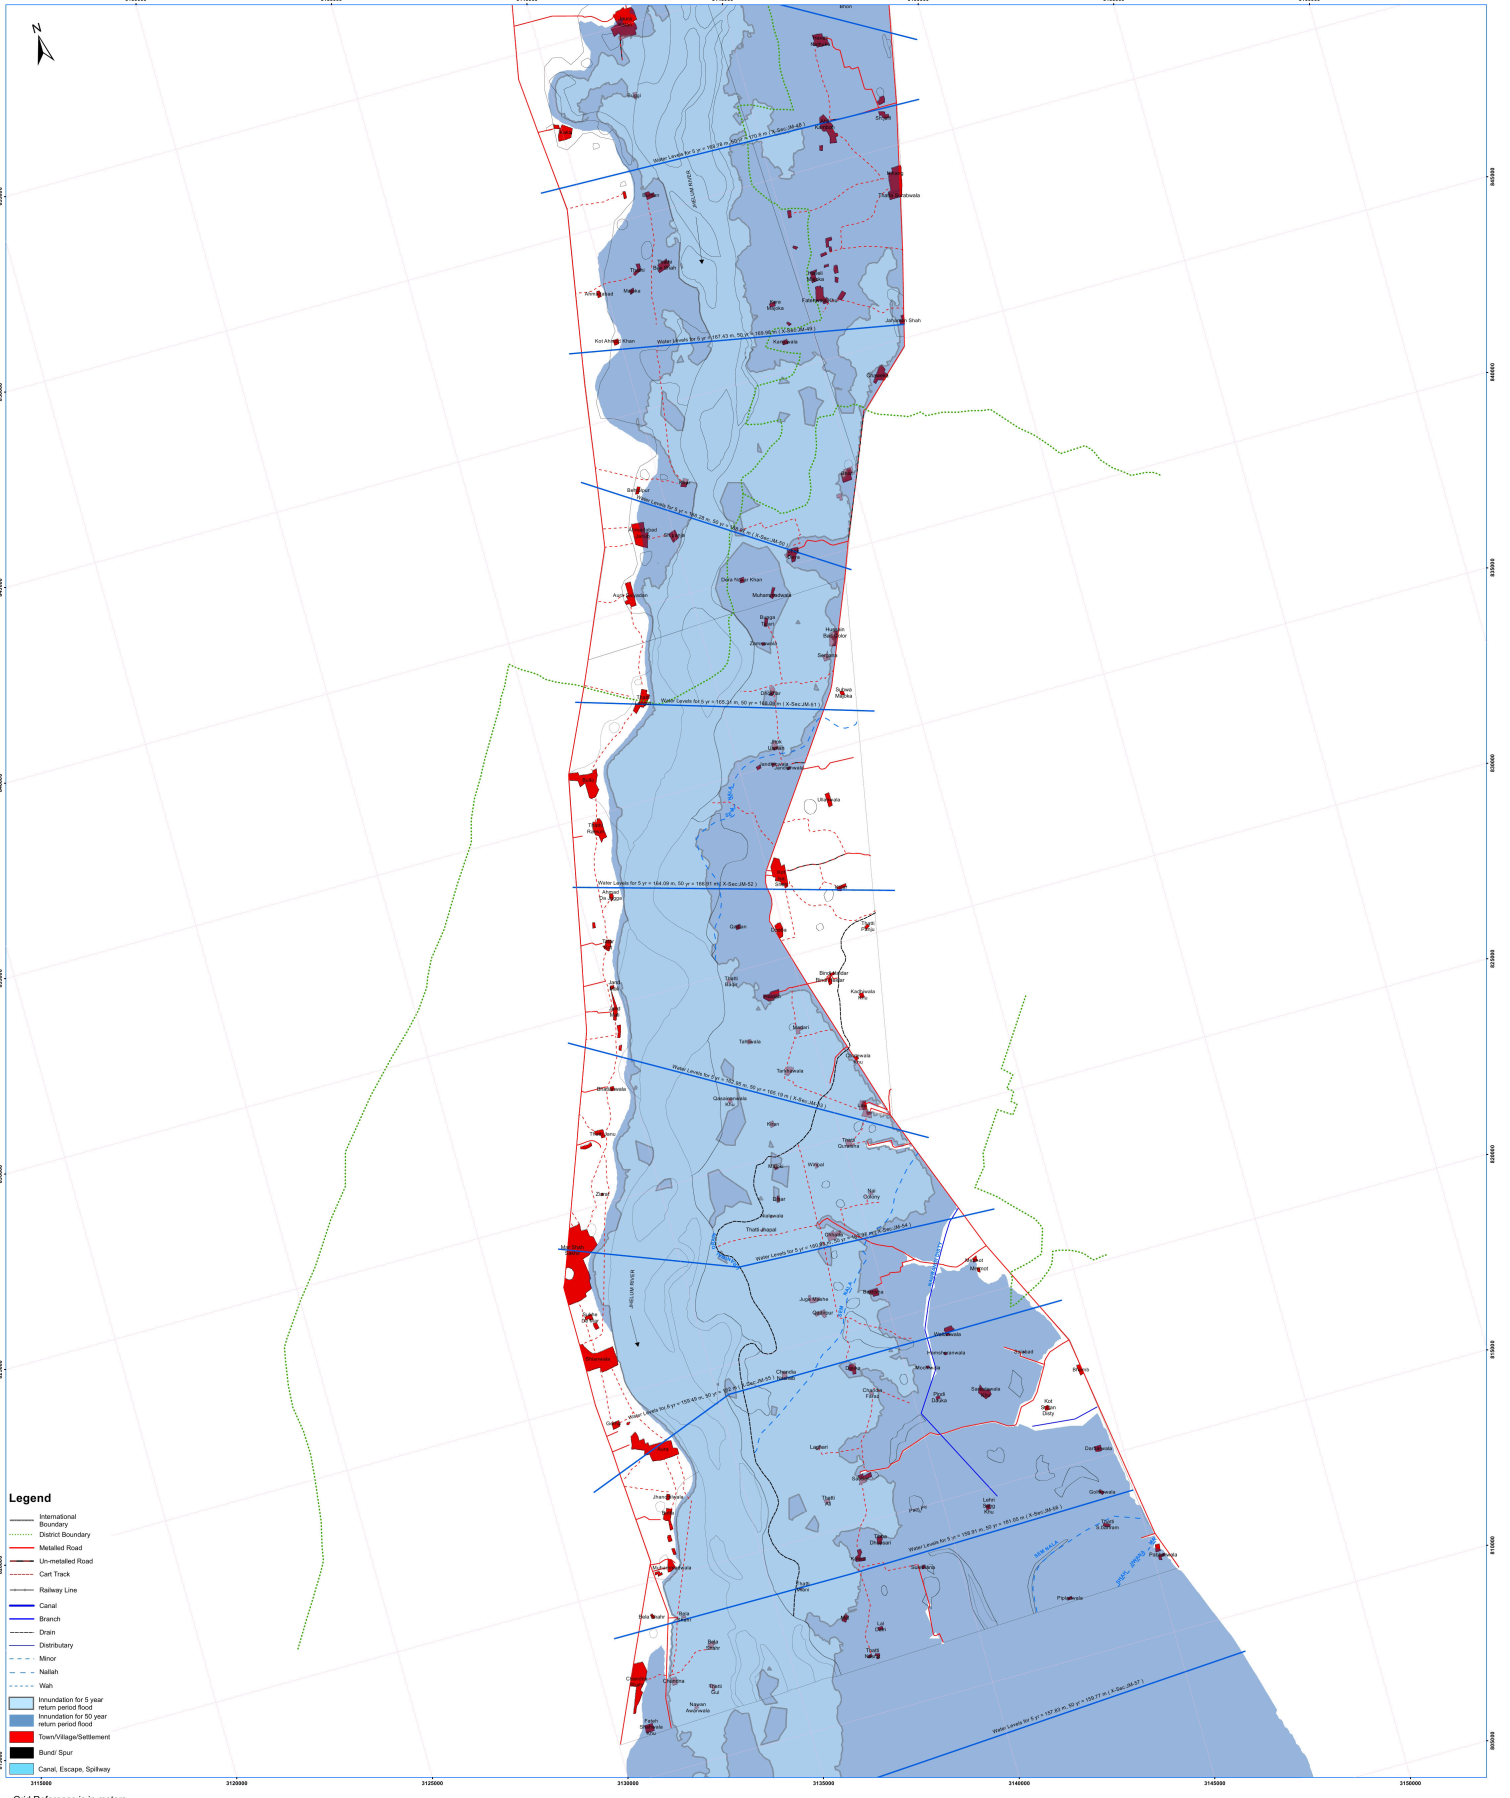

Pakistan Meteorological Department

JHANG, SARGODHA AND KHUSHAB DISTRICTS
PUNJAB

PUNJAB

Sheet 6 of 6

Grid Reference is in meters