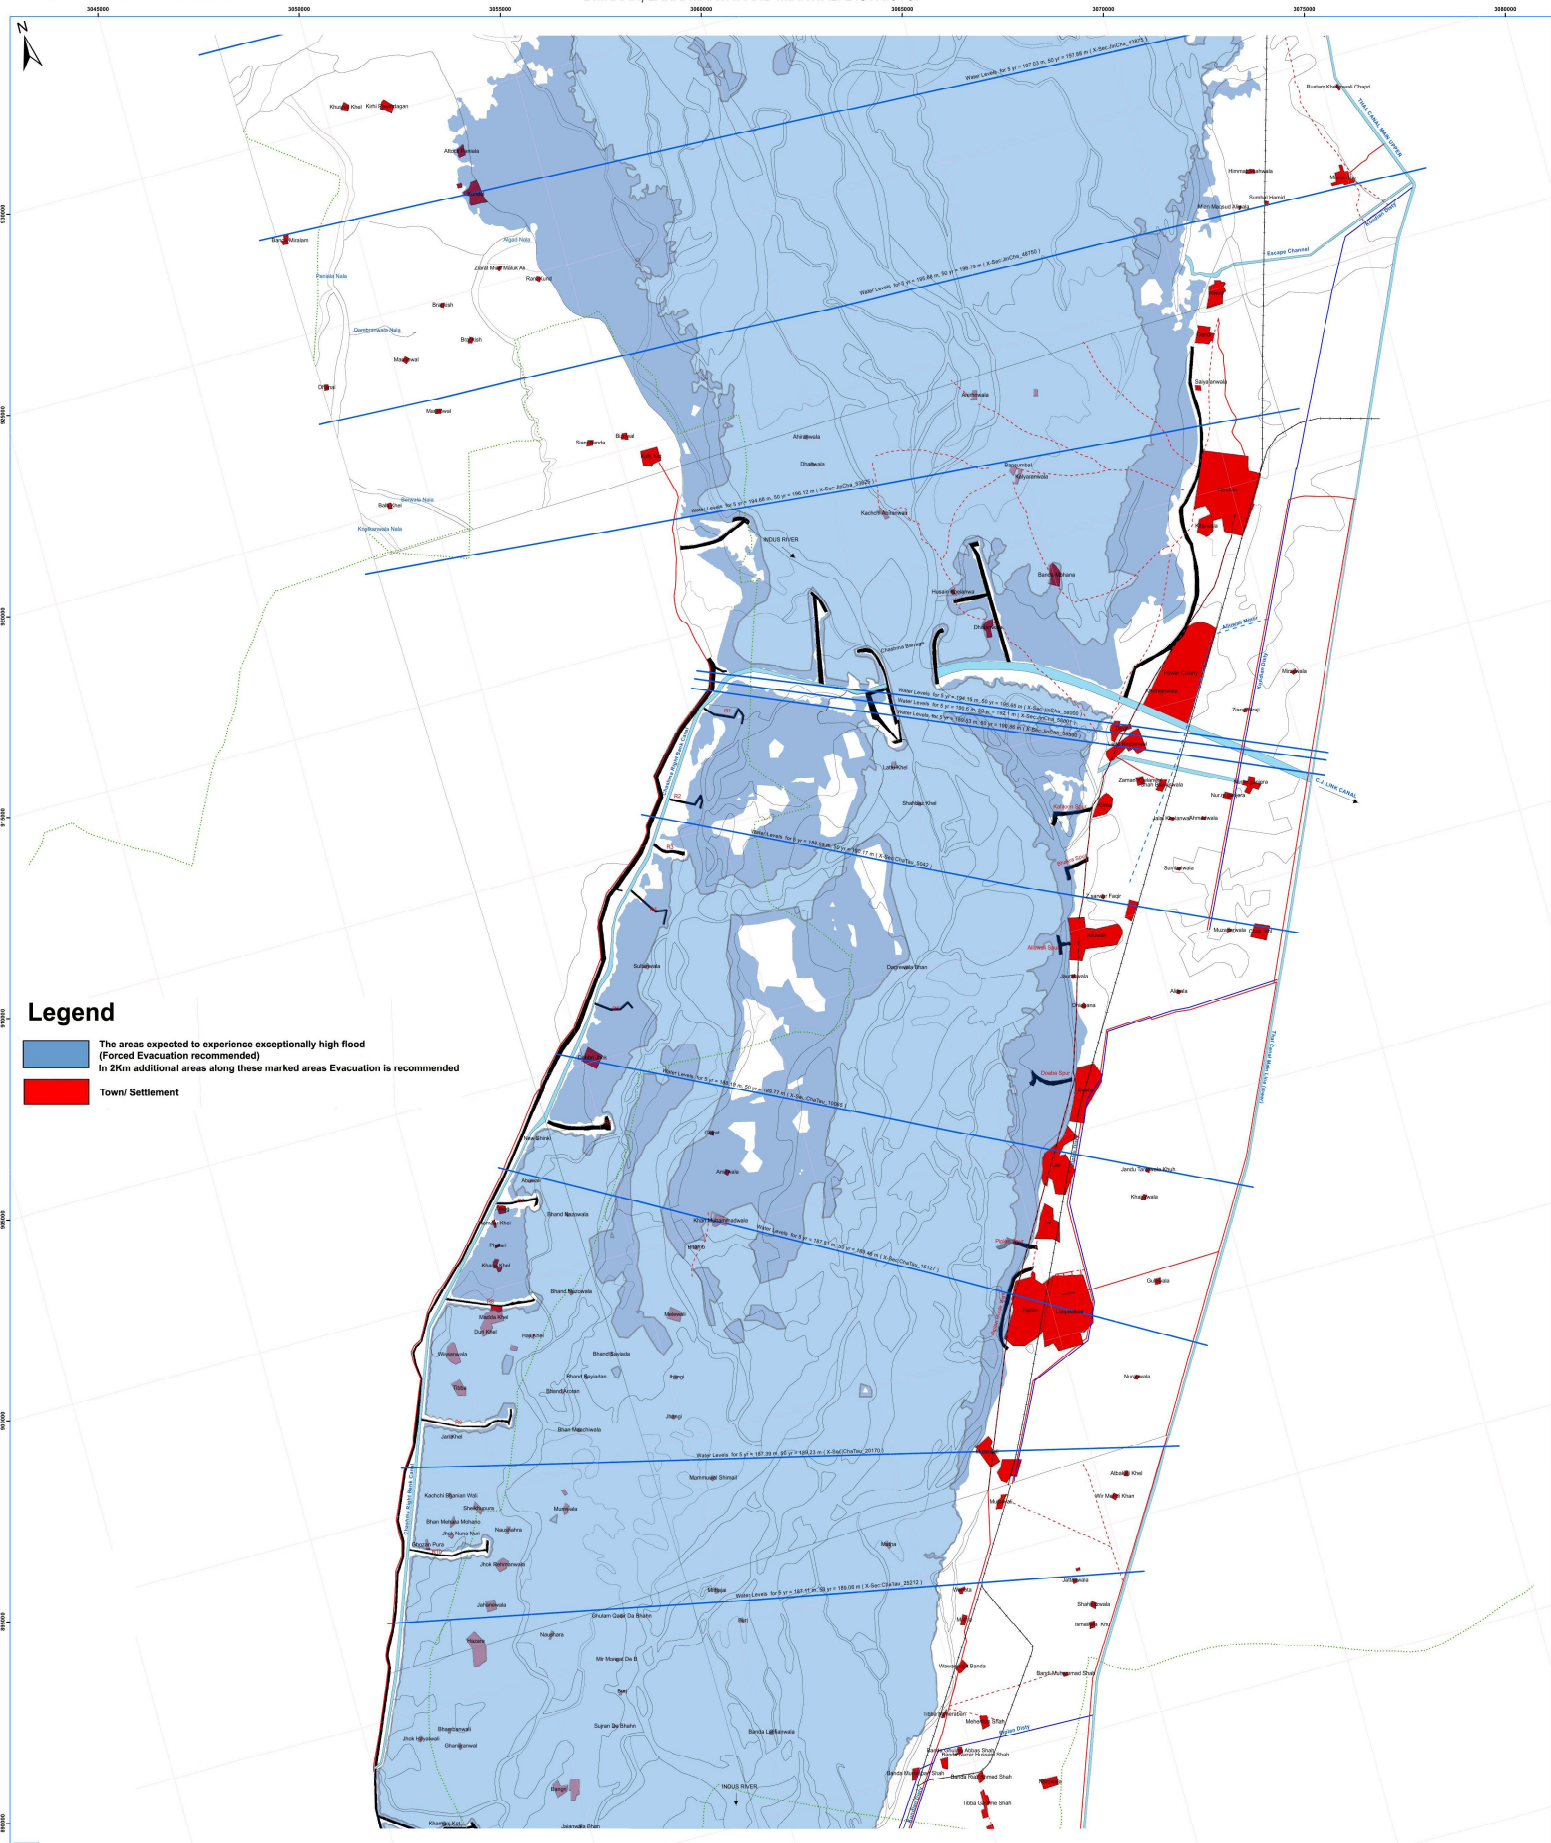

Flood Threatend Areas

Pakistan Meteorological Department

High resolution Maps can be downloaded from PMD website <http://www.pakmet.com.pk>

D.I.KHAN, LAKKI MARVAT AND MIANWALI DISTRICTS.

Sheet 6 of 11

Legend

- The areas expected to experience exceptionally high flood (Forced Evacuation recommended) in 2Km additional areas along these marked areas Evacuation is recommended
- Town/ Settlement

Grid Reference is in meters