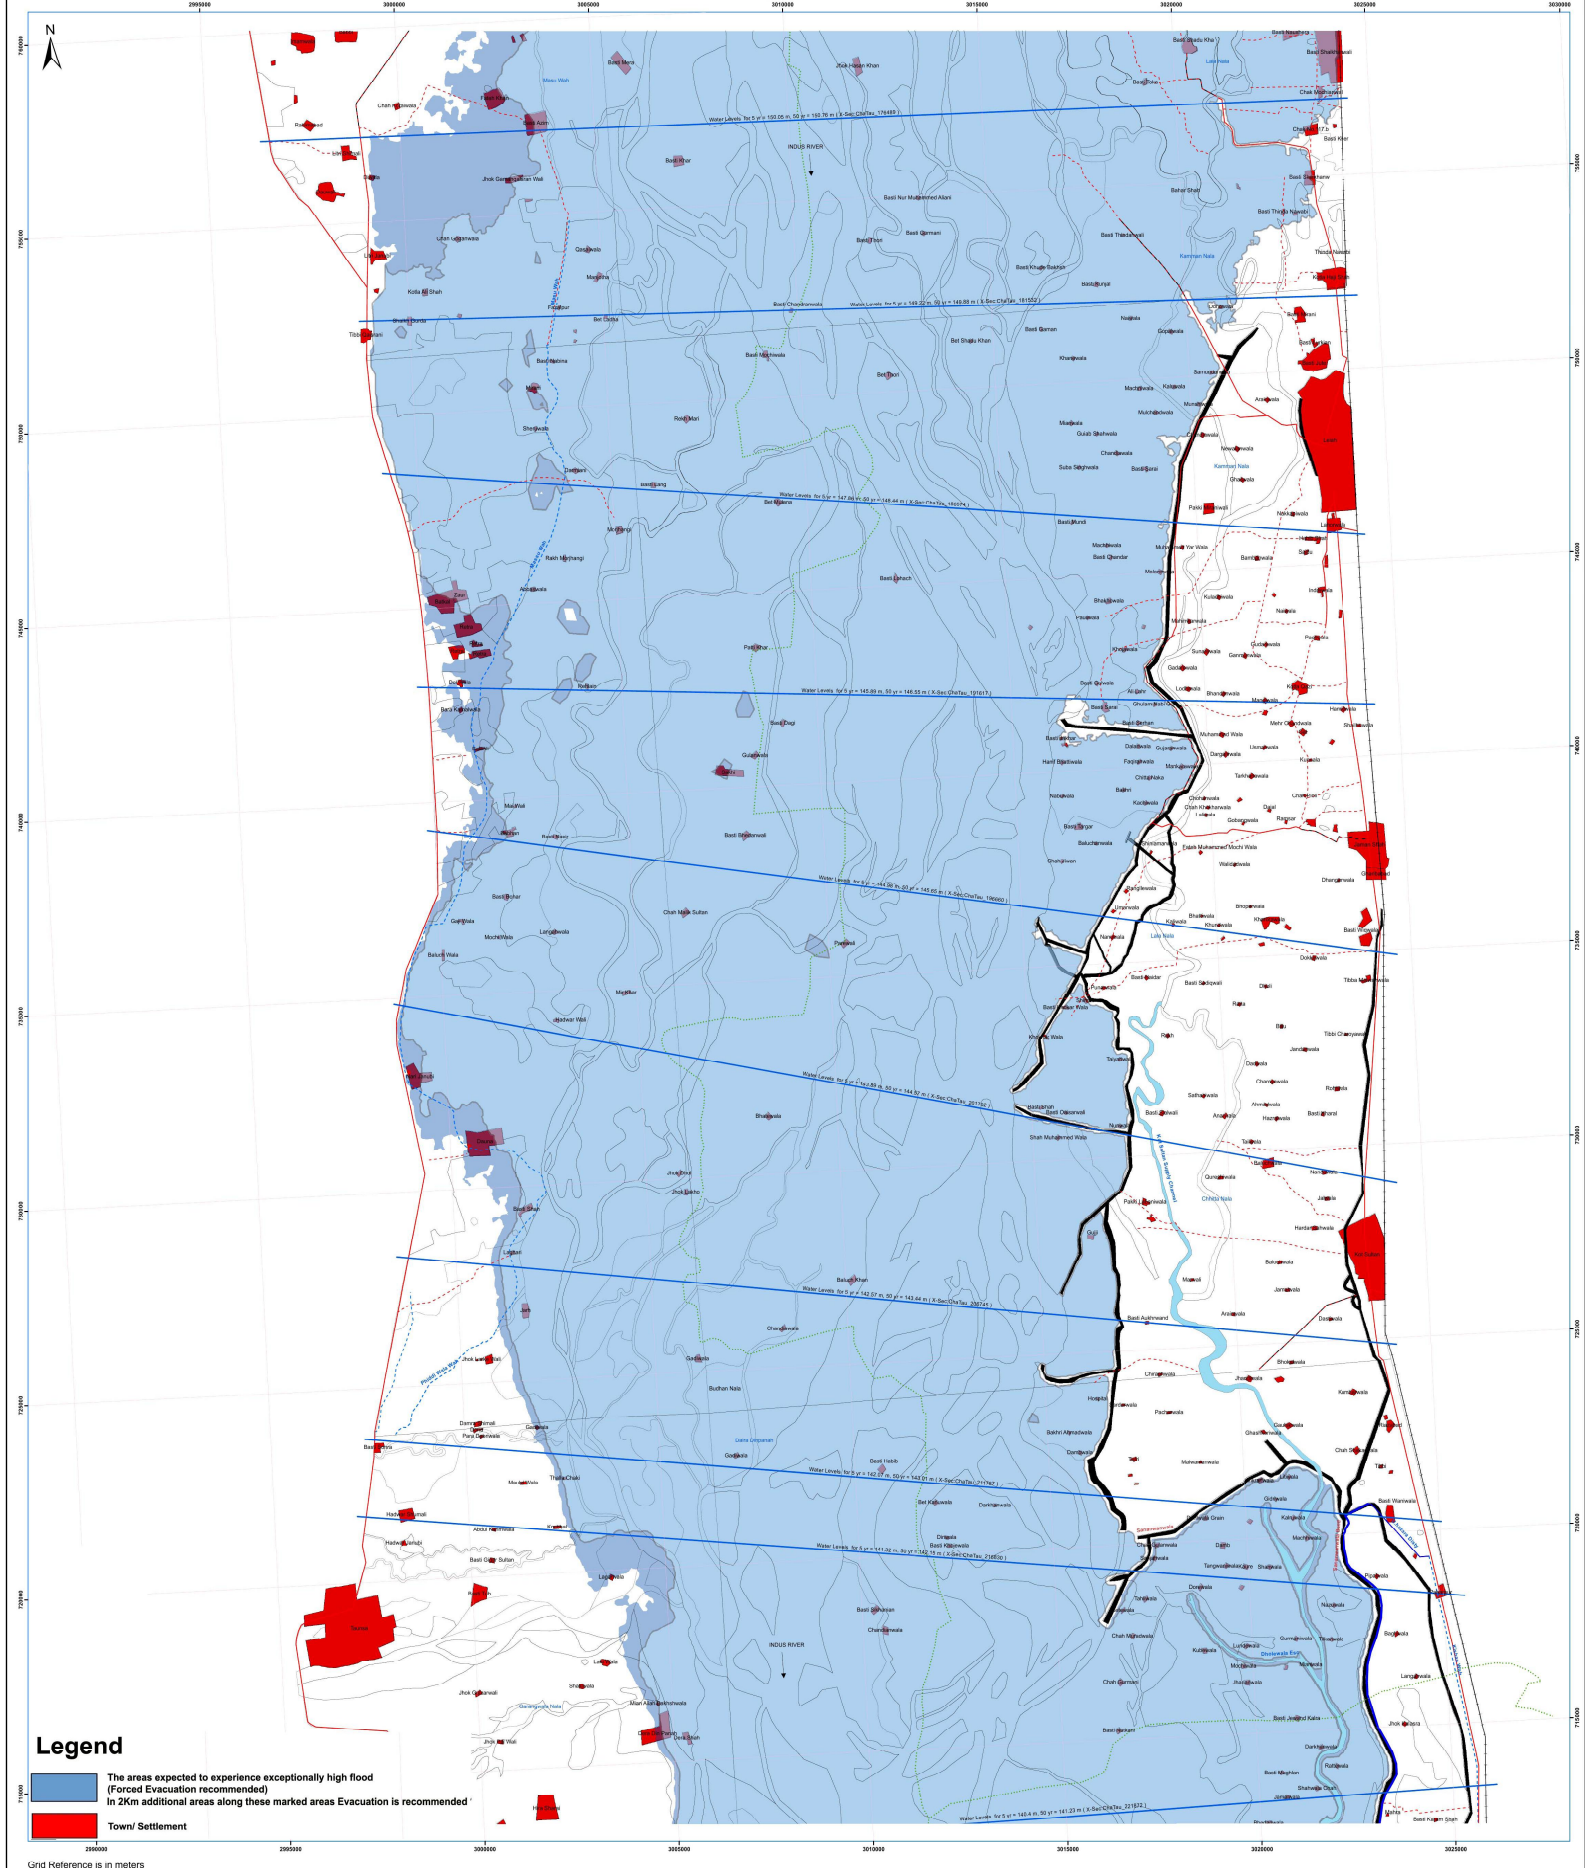

Flood Threatend Areas

Pakistan Meteorological Department

High resolution Maps can be downloaded from PMD website <http://www.pakmet.com.pk>

D.G KHAN, LEIAH DISTRICTS.

D.G KHAN, LEIAH DISTRICTS.

Sheet 10 of 11

Legend

-  The areas expected to experience exceptionally high flood (Forced Evacuation recommended) in 2Km additional areas along these marked areas Evacuation is recommended
-  Town/ Settlement

Grid Reference is in meters