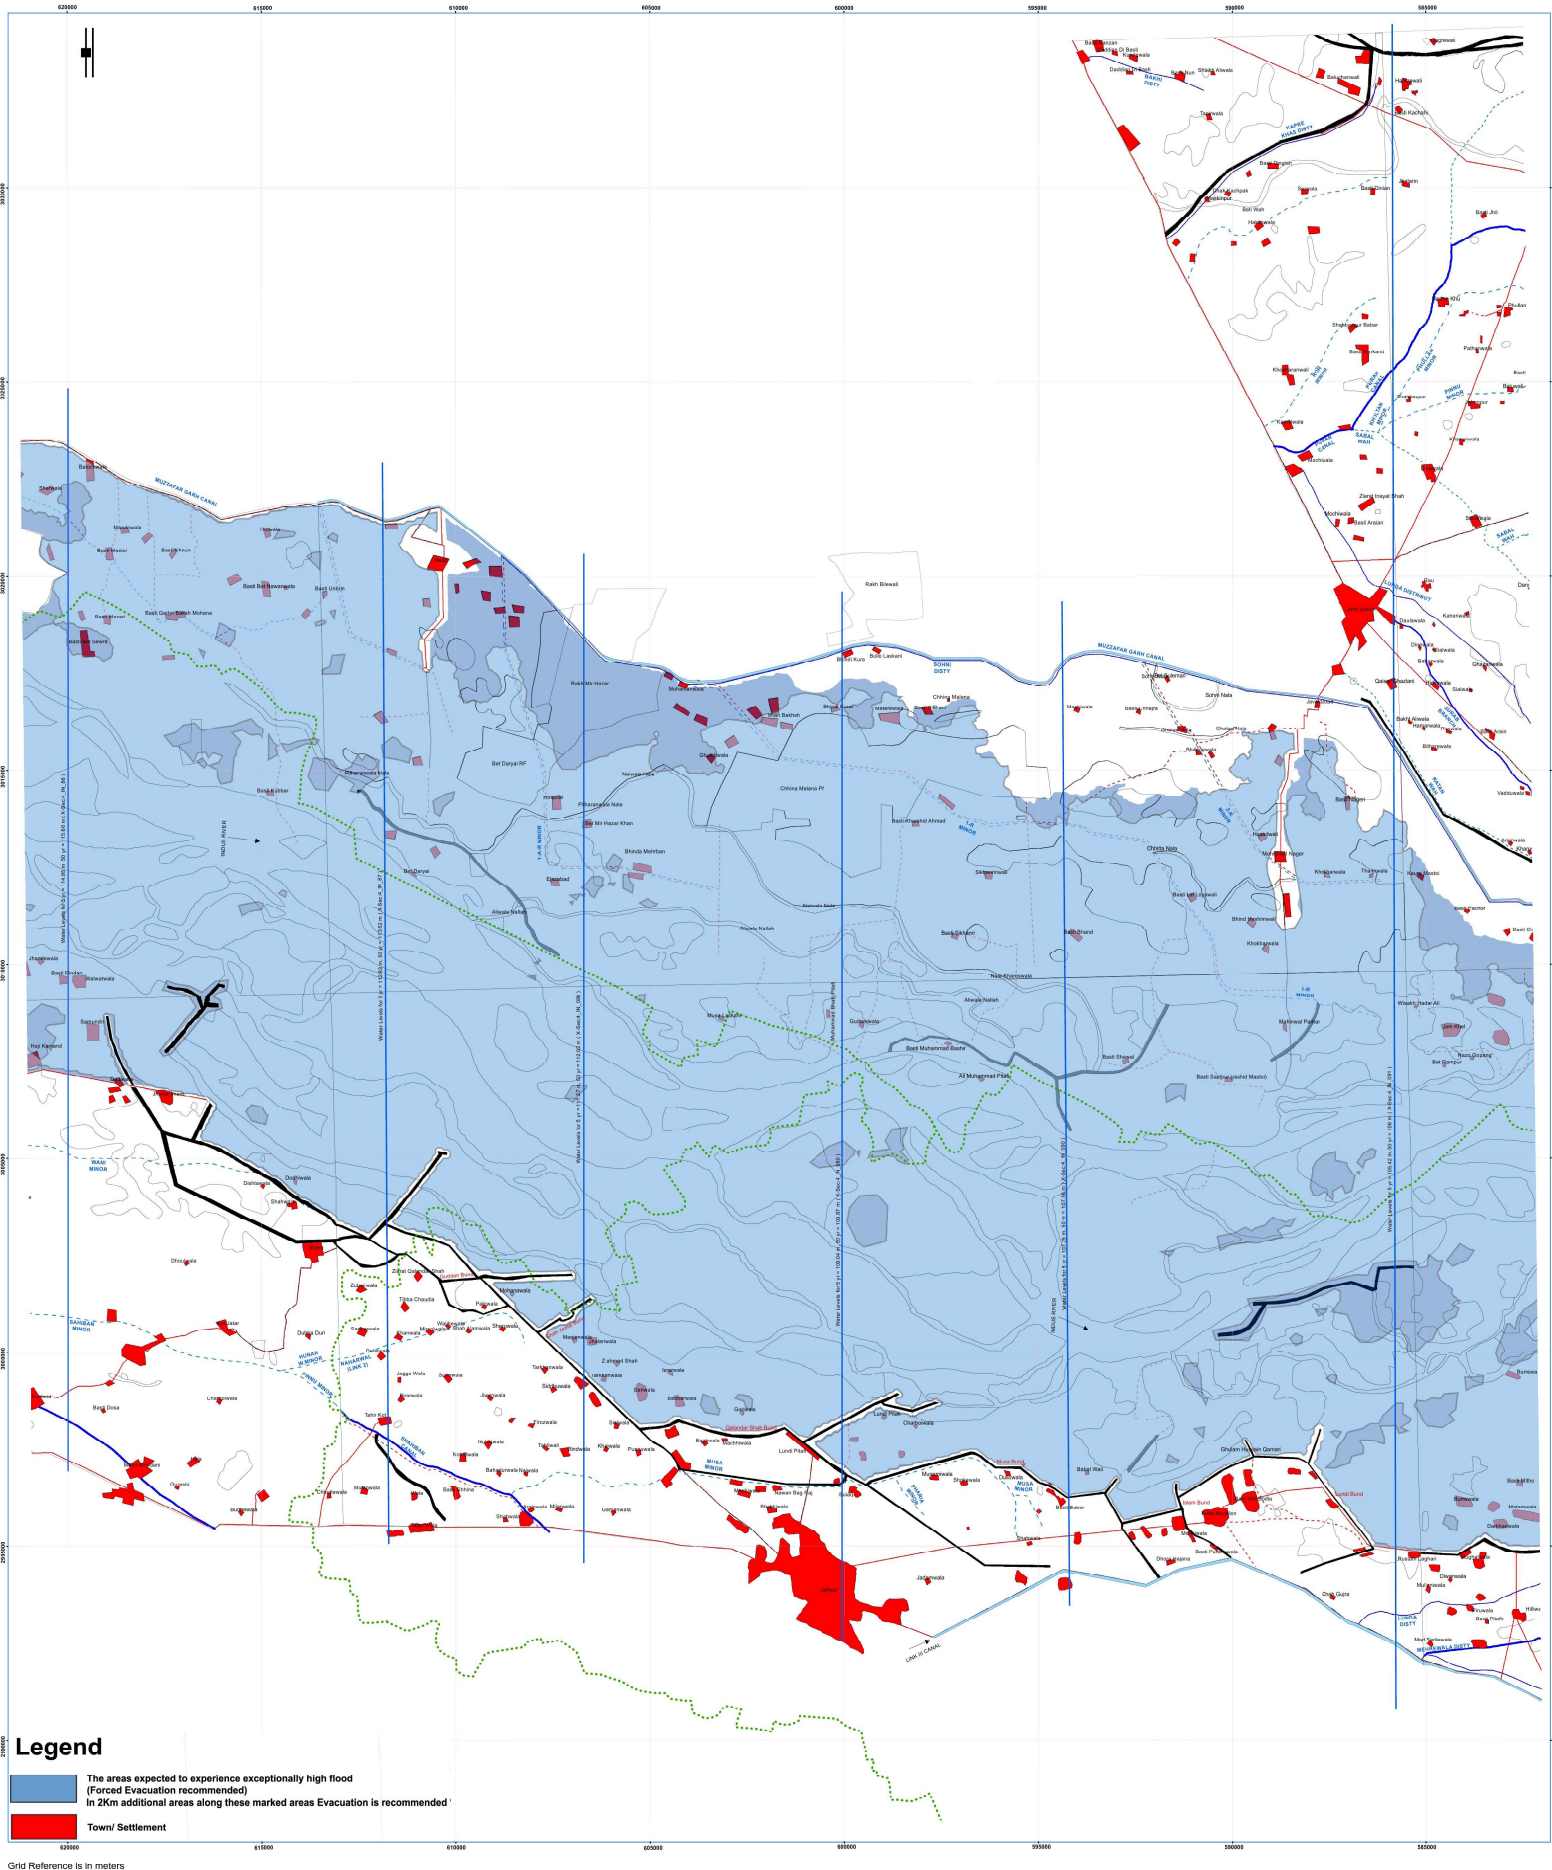

Flood Threatend Areas

Pakistan Meteorological Department

High resolution Maps can be downloaded from PMD website <http://www.pakmet.com.pk>
D.G KHAN, MUZAFFARGARH, AND RAJANPUR DISTRICTS.

Sheet 13 of 31

Legend

- The areas expected to experience exceptionally high flood (Forced Evacuation recommended) In 2Km additional areas along these marked areas Evacuation is recommended
- Town/ Settlement

Grid Reference is in meters