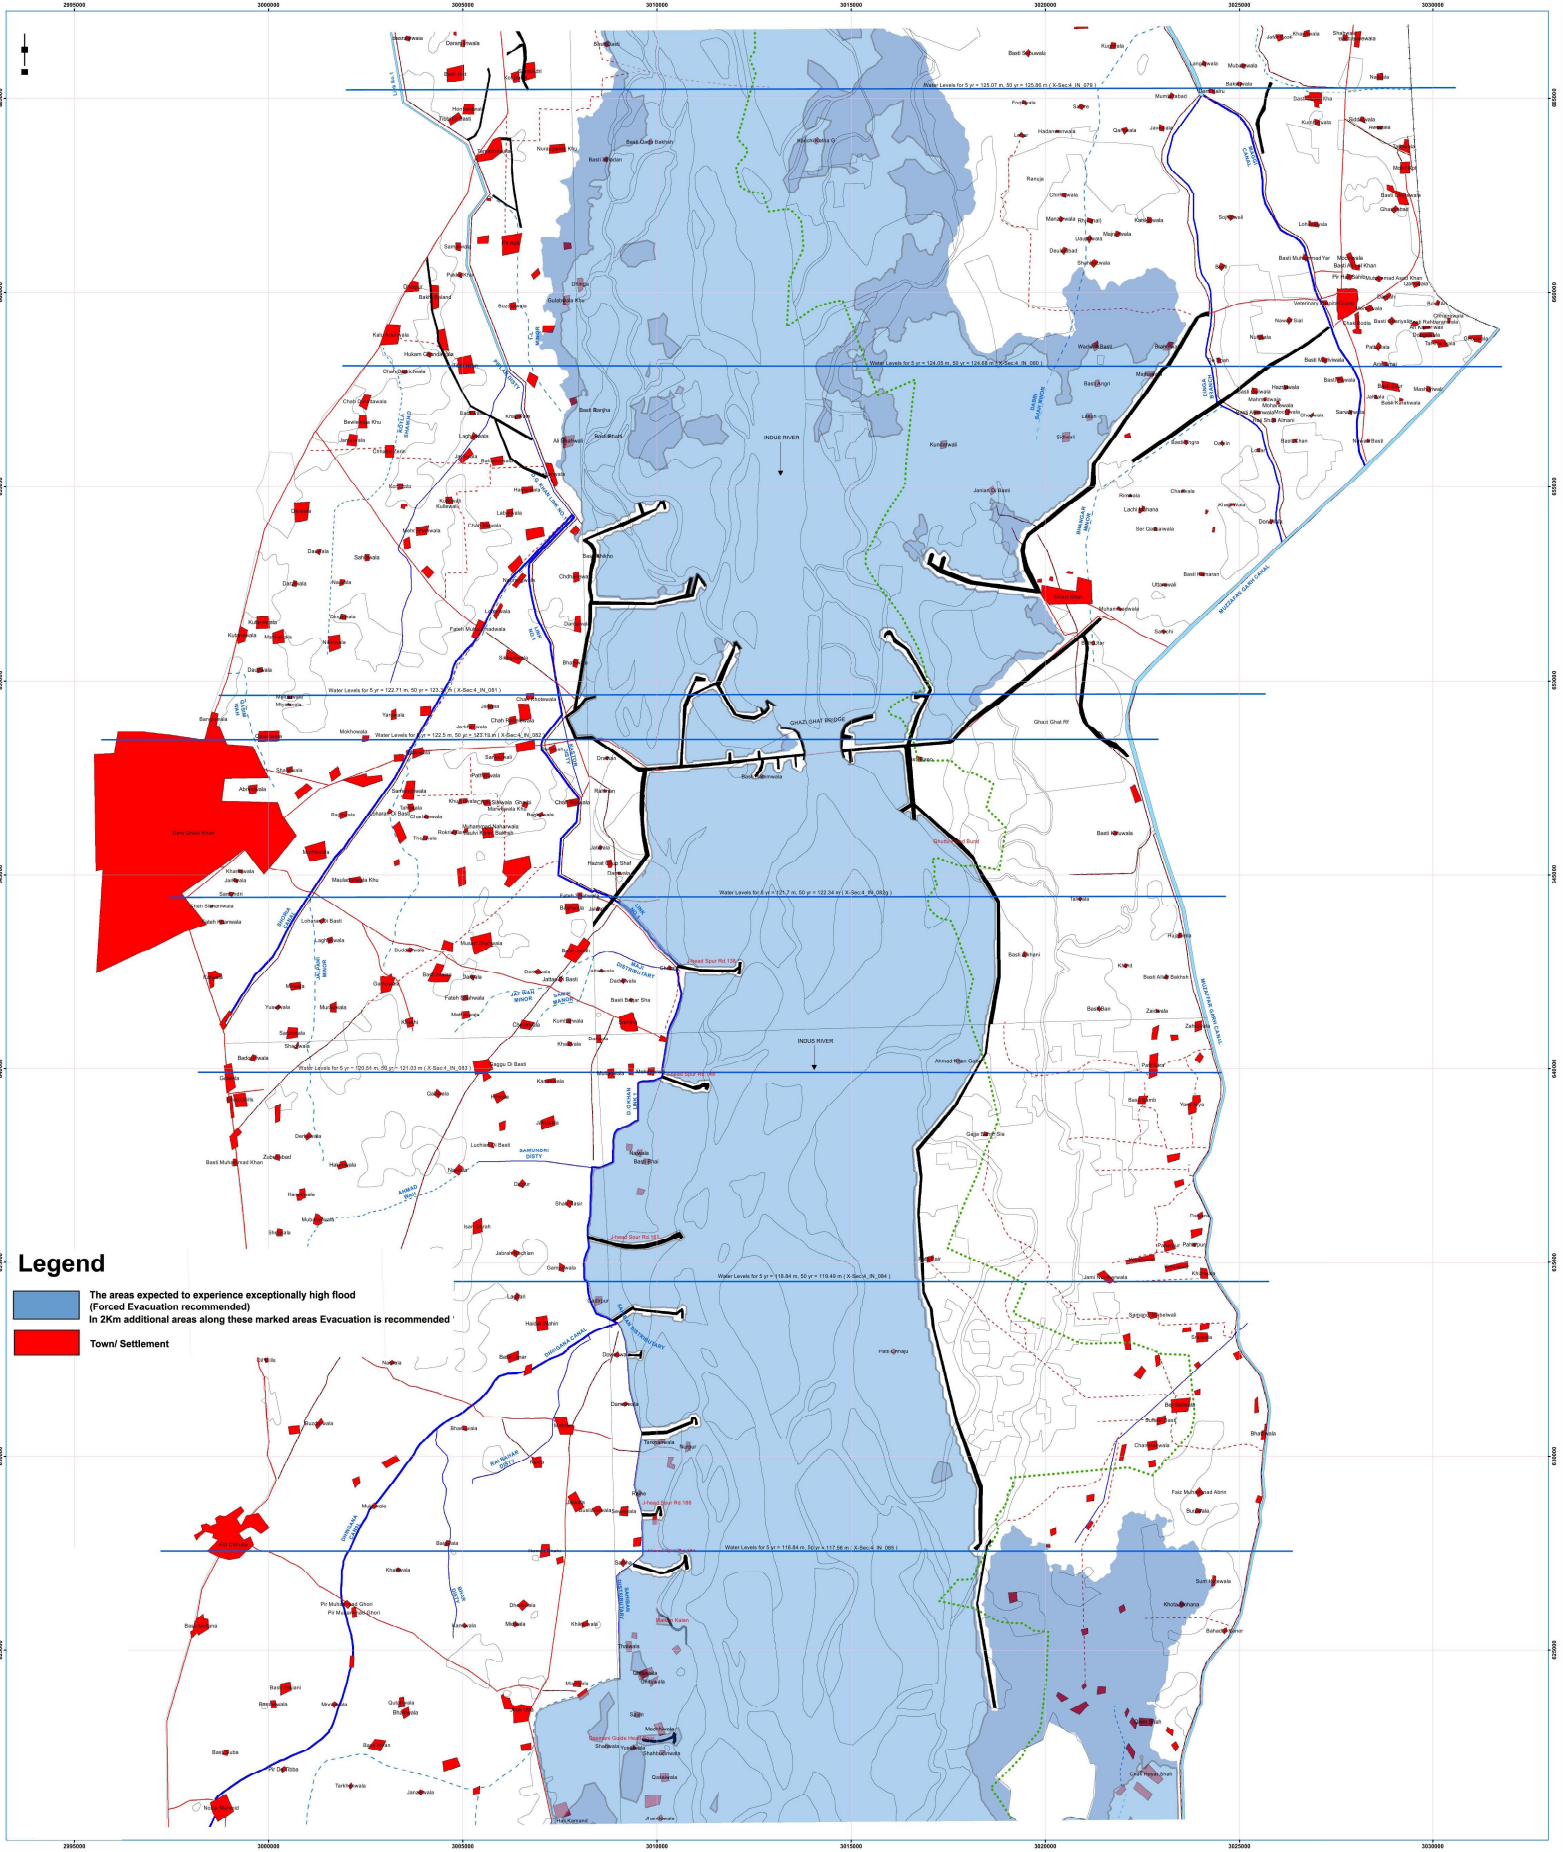

Flood Threatend Areas

Pakistan Meteorological Department

High resolution Maps can be downloaded from PMD website <http://www.pakmet.com.pk>
D.G KHAN AND MUZAFFARGARH DISTRICTS.

D.G KHAN AND MUZAFFARGARH DISTRICTS.

Sheet 12 of 13

Legend

-  The areas expected to experience exceptionally high flood (Forced Evacuation recommended)
-  In 2km additional areas along these marked areas Evacuation is recommended
-  Town/ Settlement

Grid Reference is in meters