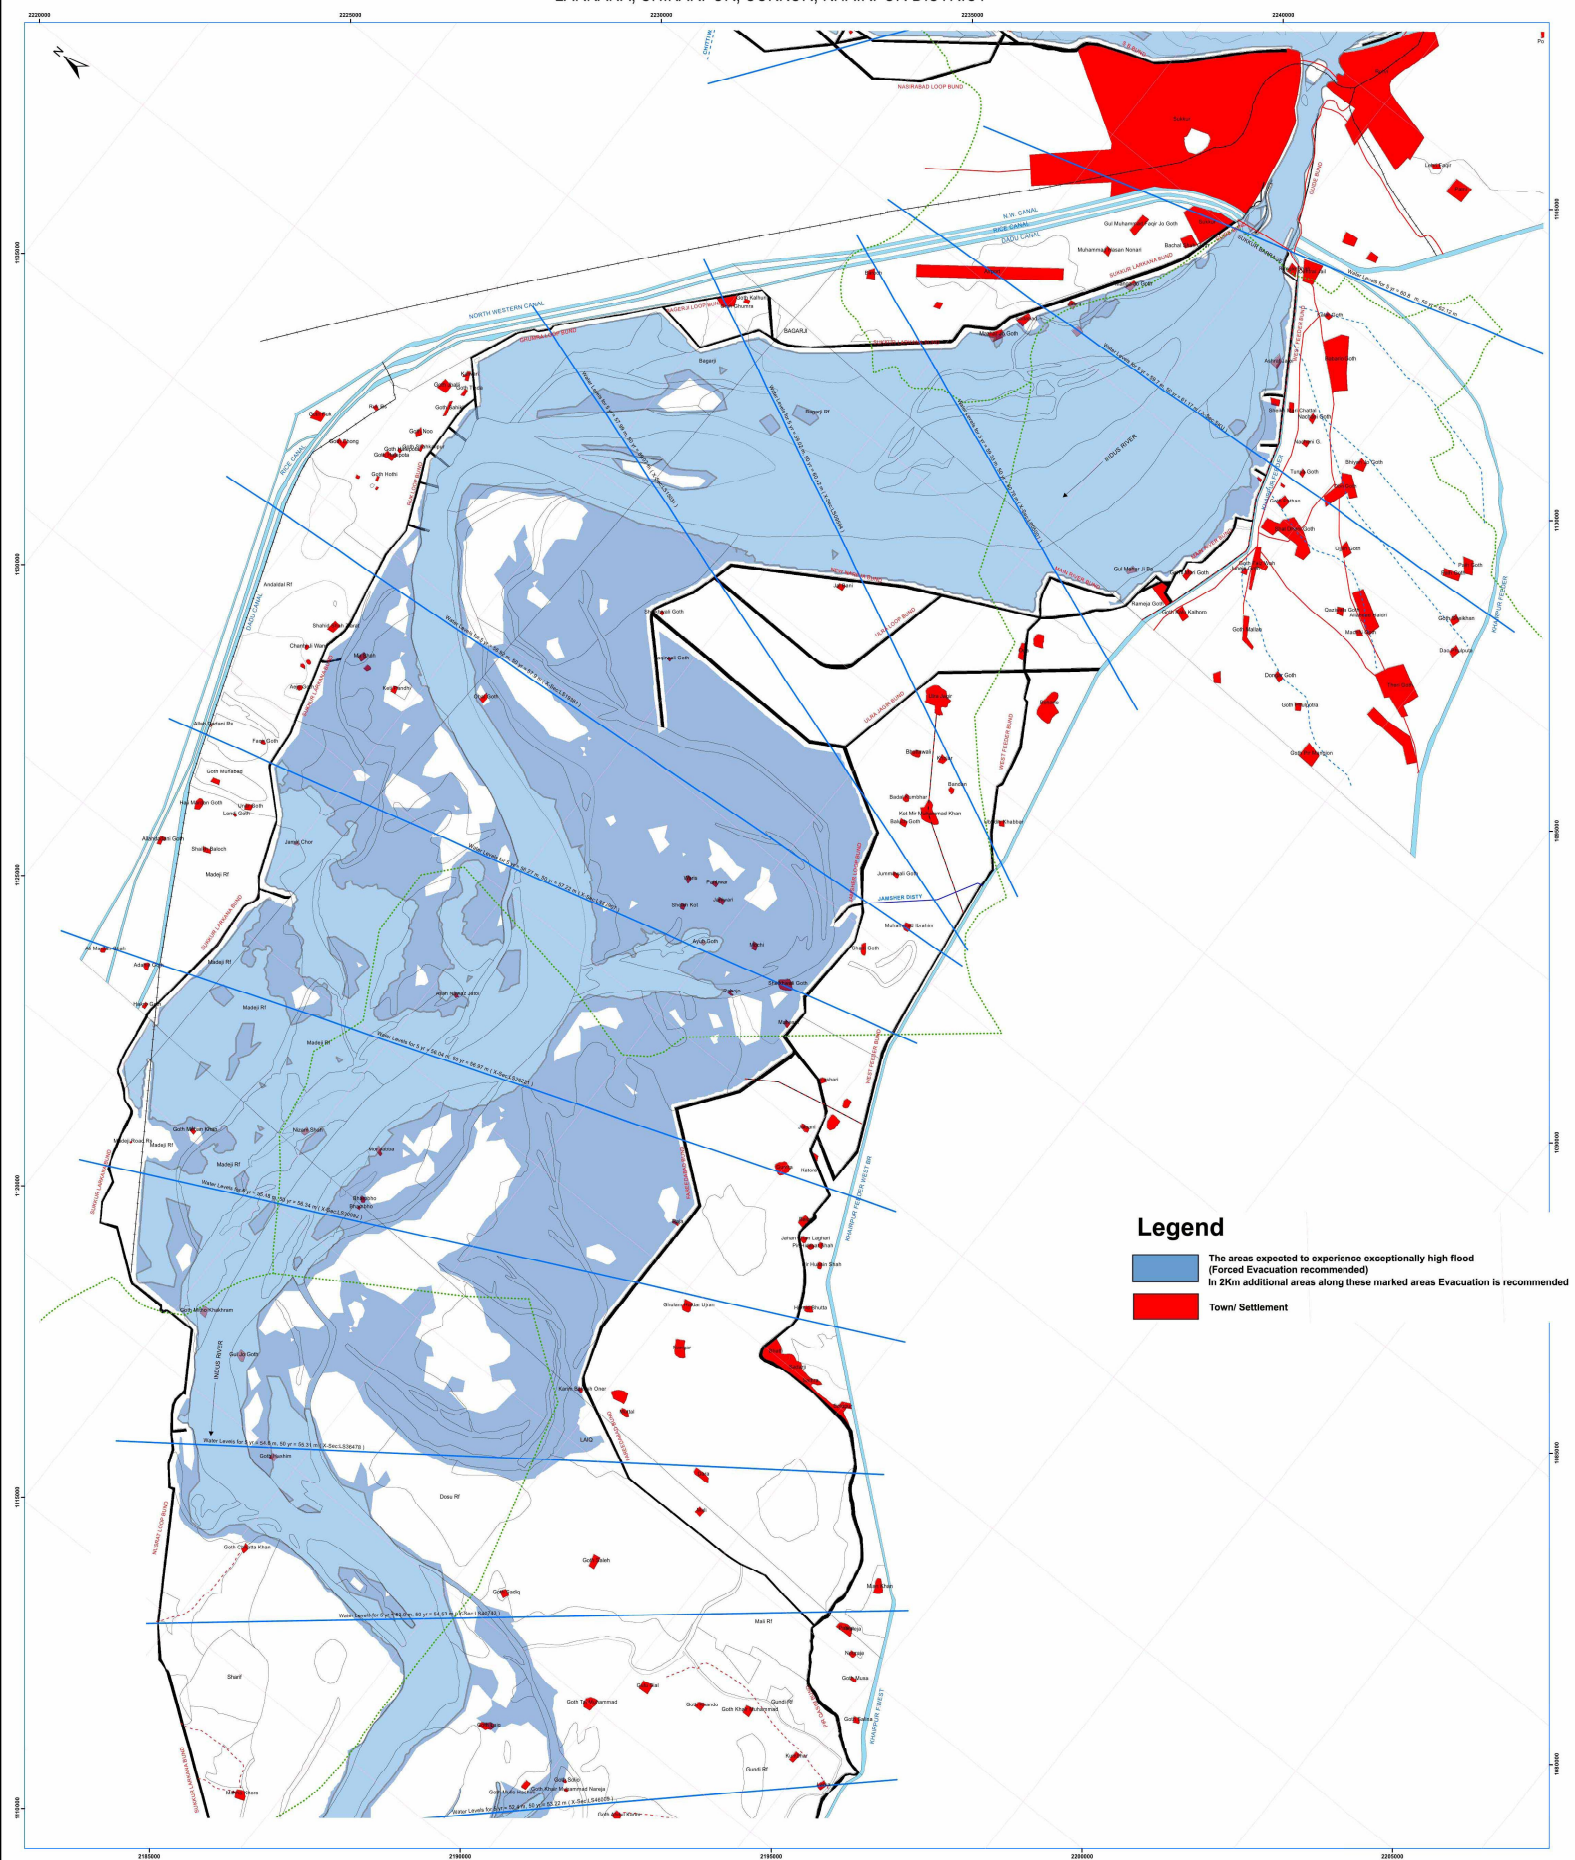

Flood Threatend Areas

Pakistan Meteorological Department

High resolution Maps can be downloaded from PMD website <http://www.pakmet.com.pk>

LARKANA, SHIKARPUR, SUKKUR, KHAIRPUR DISTRICT

Sheet 21 of 31

Legend

- The areas expected to experience exceptionally high flood (Forced Evacuation recommended)
In 2Km additional areas along these marked areas Evacuation is recommended
- Town/ Settlement