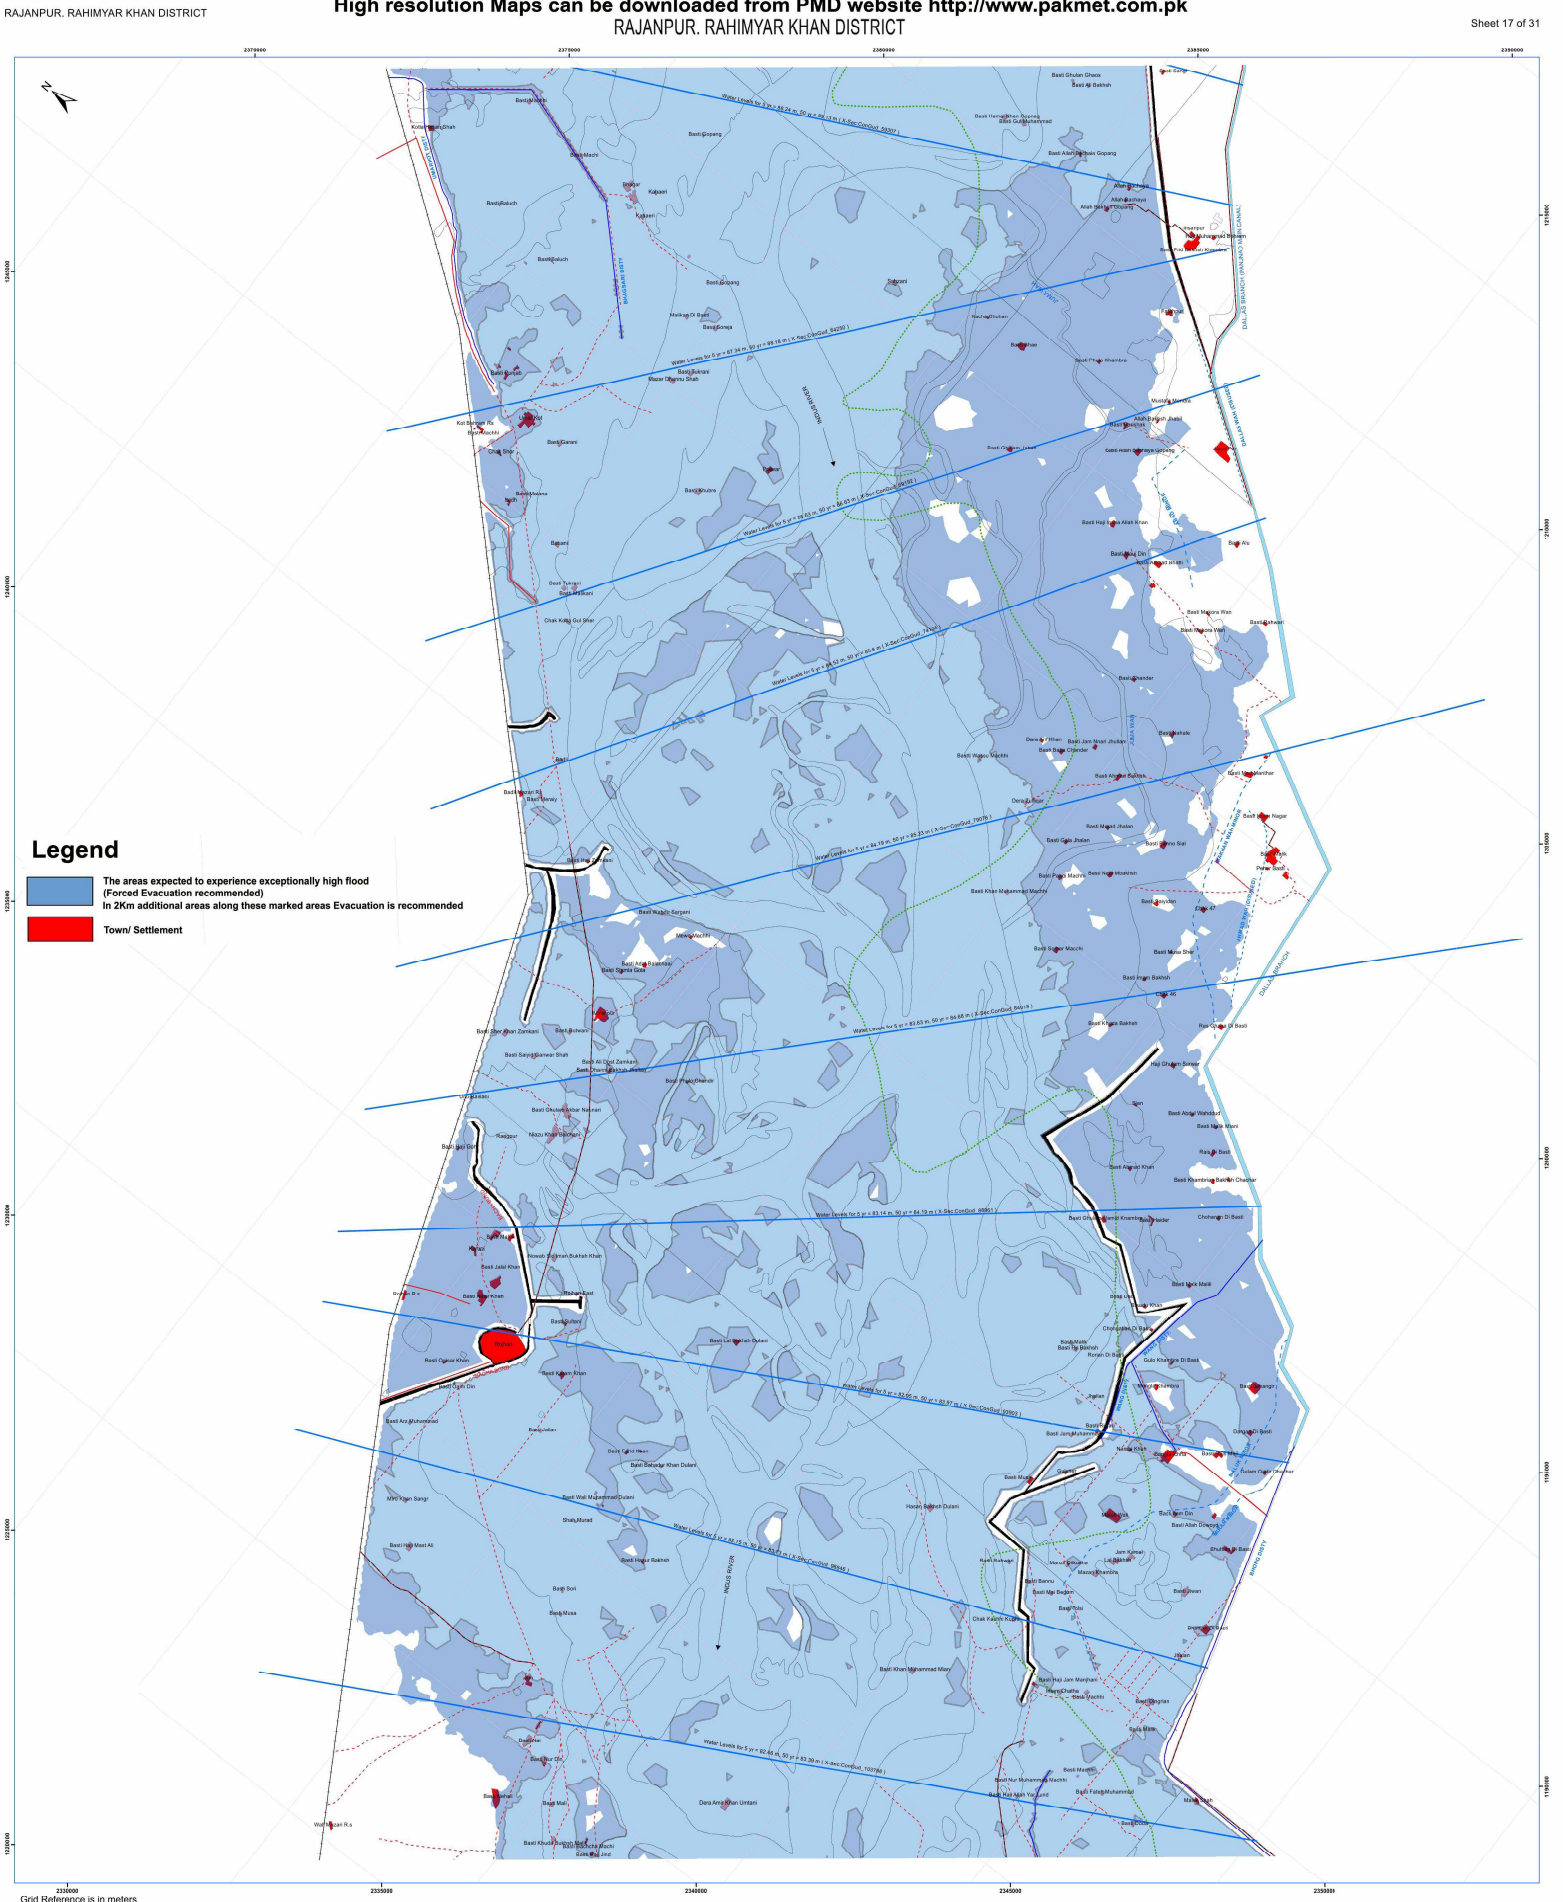

Flood Threatend Areas

Pakistan Meteorological Department

High resolution Maps can be downloaded from PMD website <http://www.pakmet.com.pk>

RAJANPUR, RAHIMYAR KHAN DISTRICT

Legend

- The areas expected to experience exceptionally high flood (Forced Evacuation recommended)
- Town/ Settlement