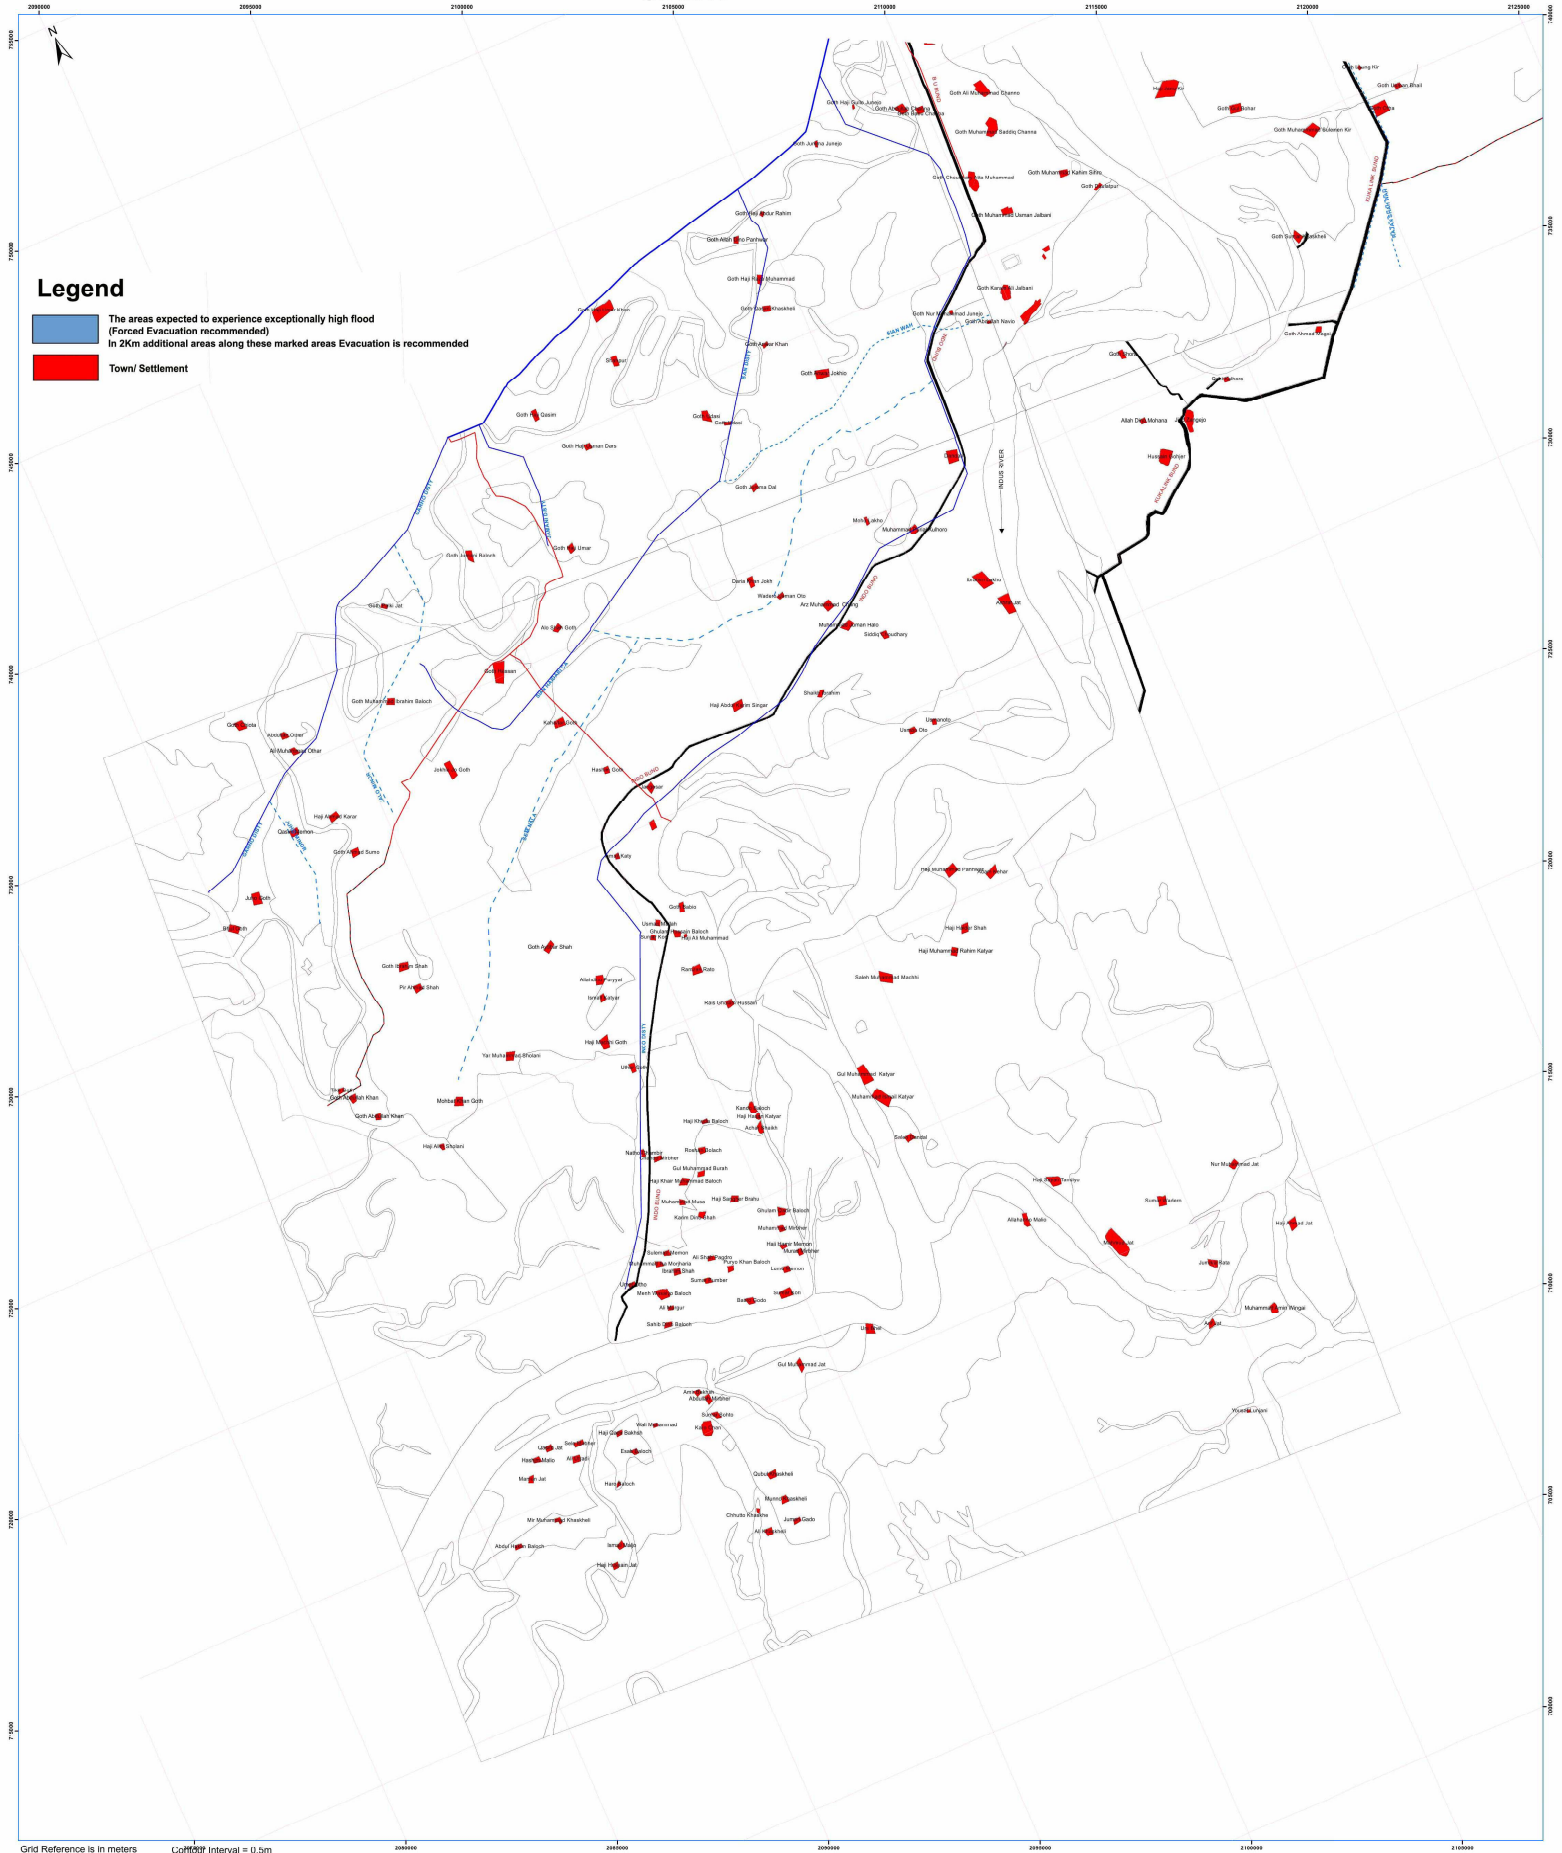

Flood Threatend Areas

Pakistan Meteorological Department

High resolution Maps can be downloaded from PMD website <http://www.pakmet.com.pk>

THATTA DISTRICT
SINDH

Sheet 31 of 31

THATTA DISTRICT
SINDH

Legend

- The areas expected to experience exceptionally high flood (Forced Evacuation recommended) In 2Km additional areas along these marked areas Evacuation is recommended
- Town/ Settlement