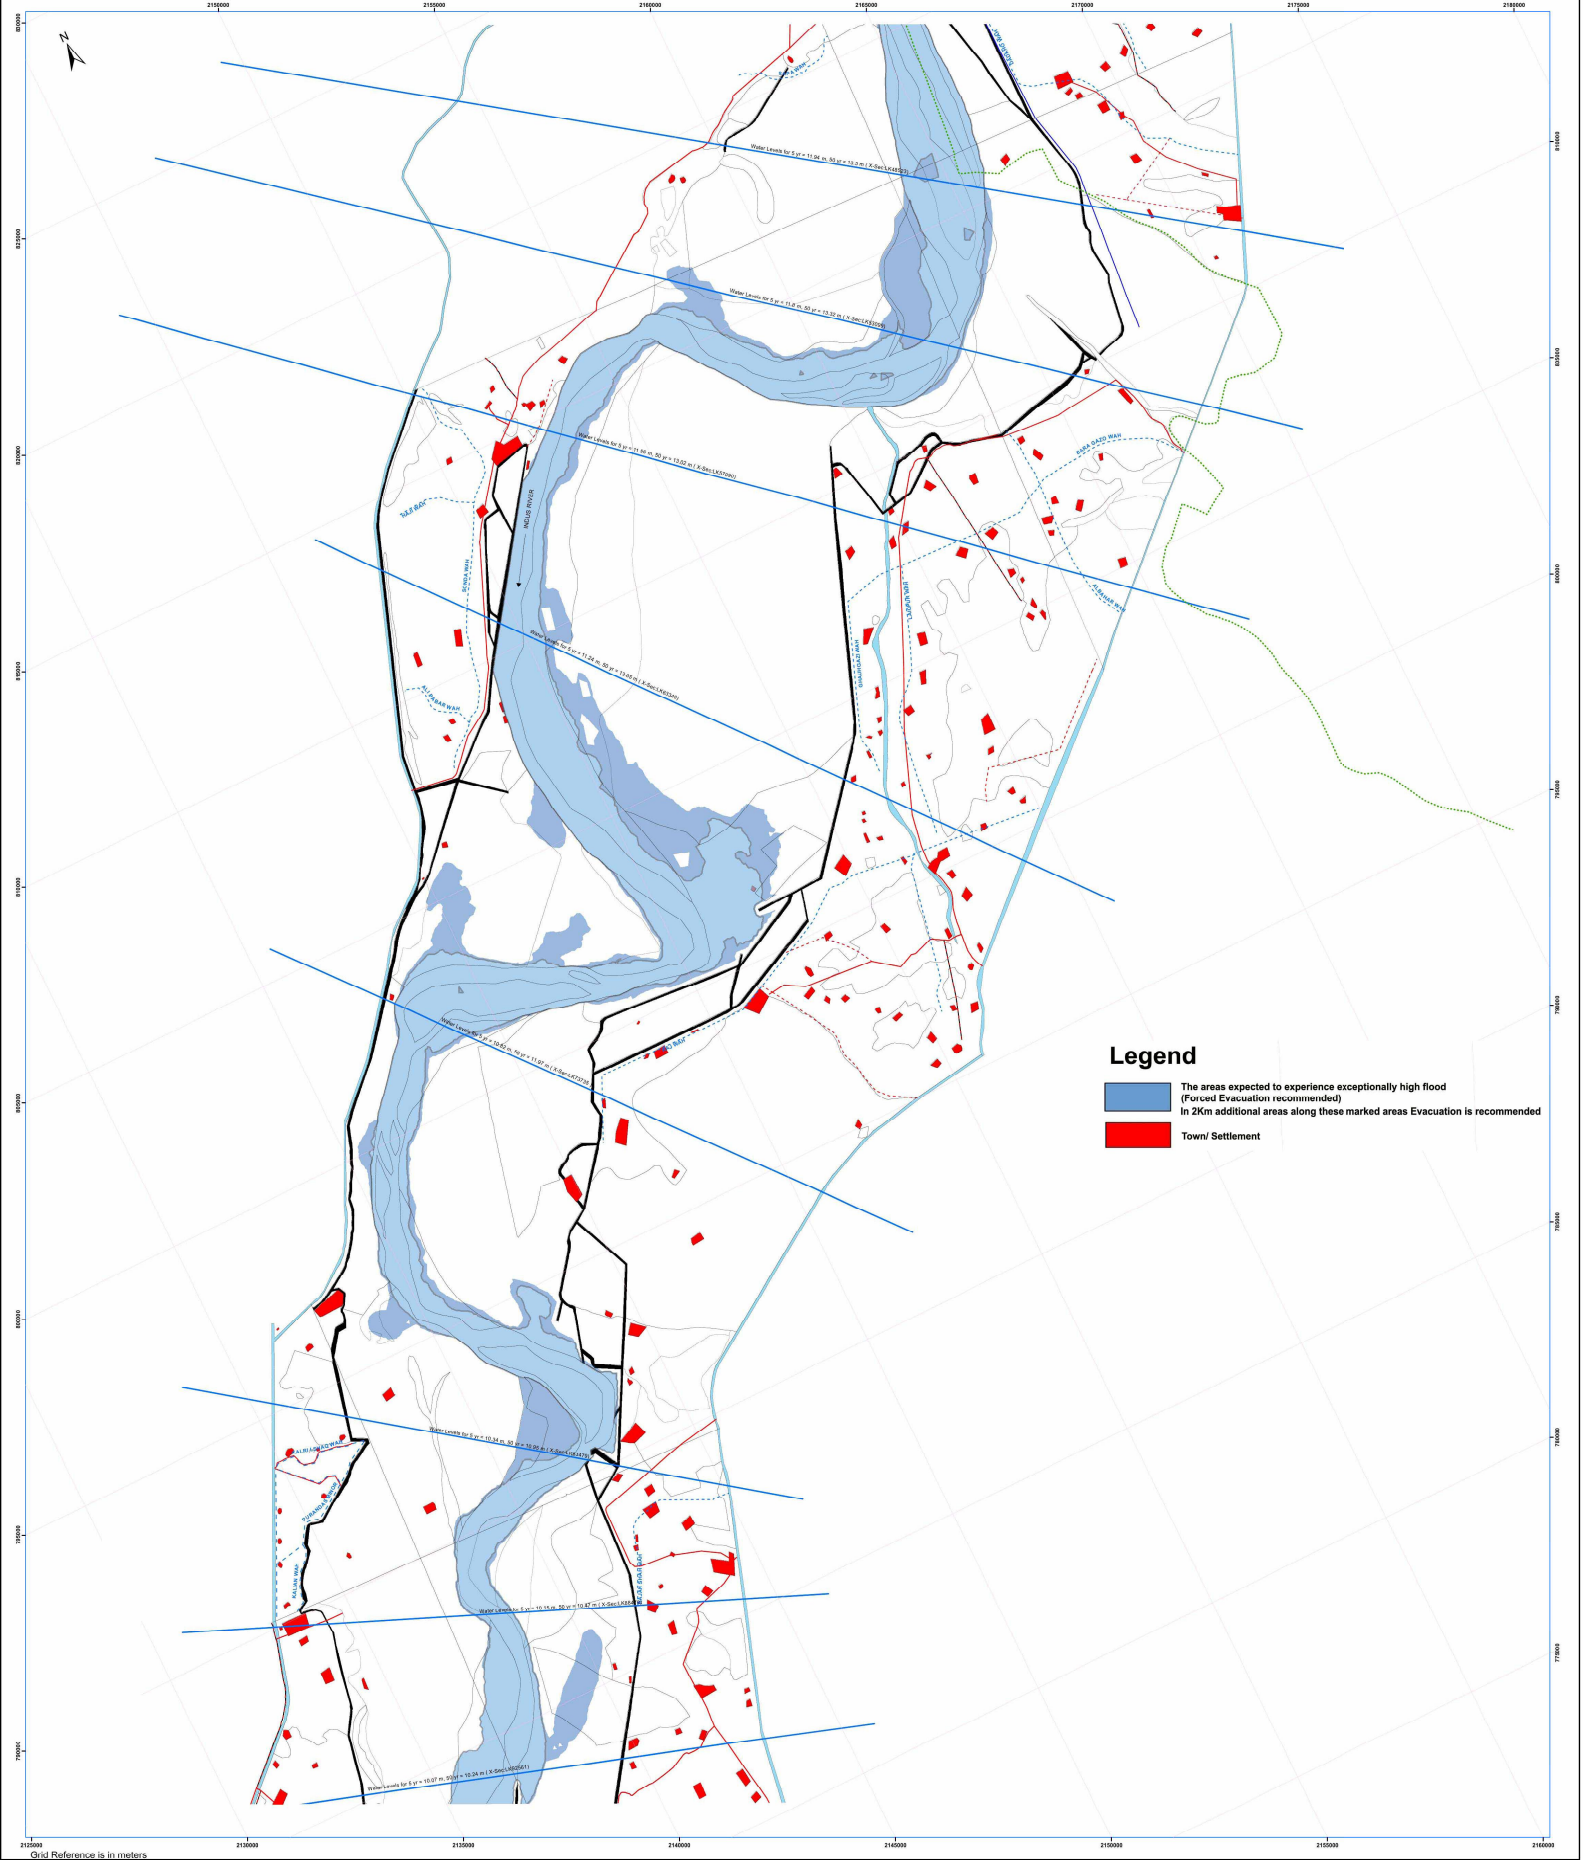

# Flood Threatend Areas

## Pakistan Meteorological Department

High resolution Maps can be downloaded from PMD website <http://www.pakmet.com.pk>  
HYDERABAD, THATTA DISTRICT

HYDERABAD, THATTA DISTRICT

Sheet 29 of 31

Grid Reference is in meters