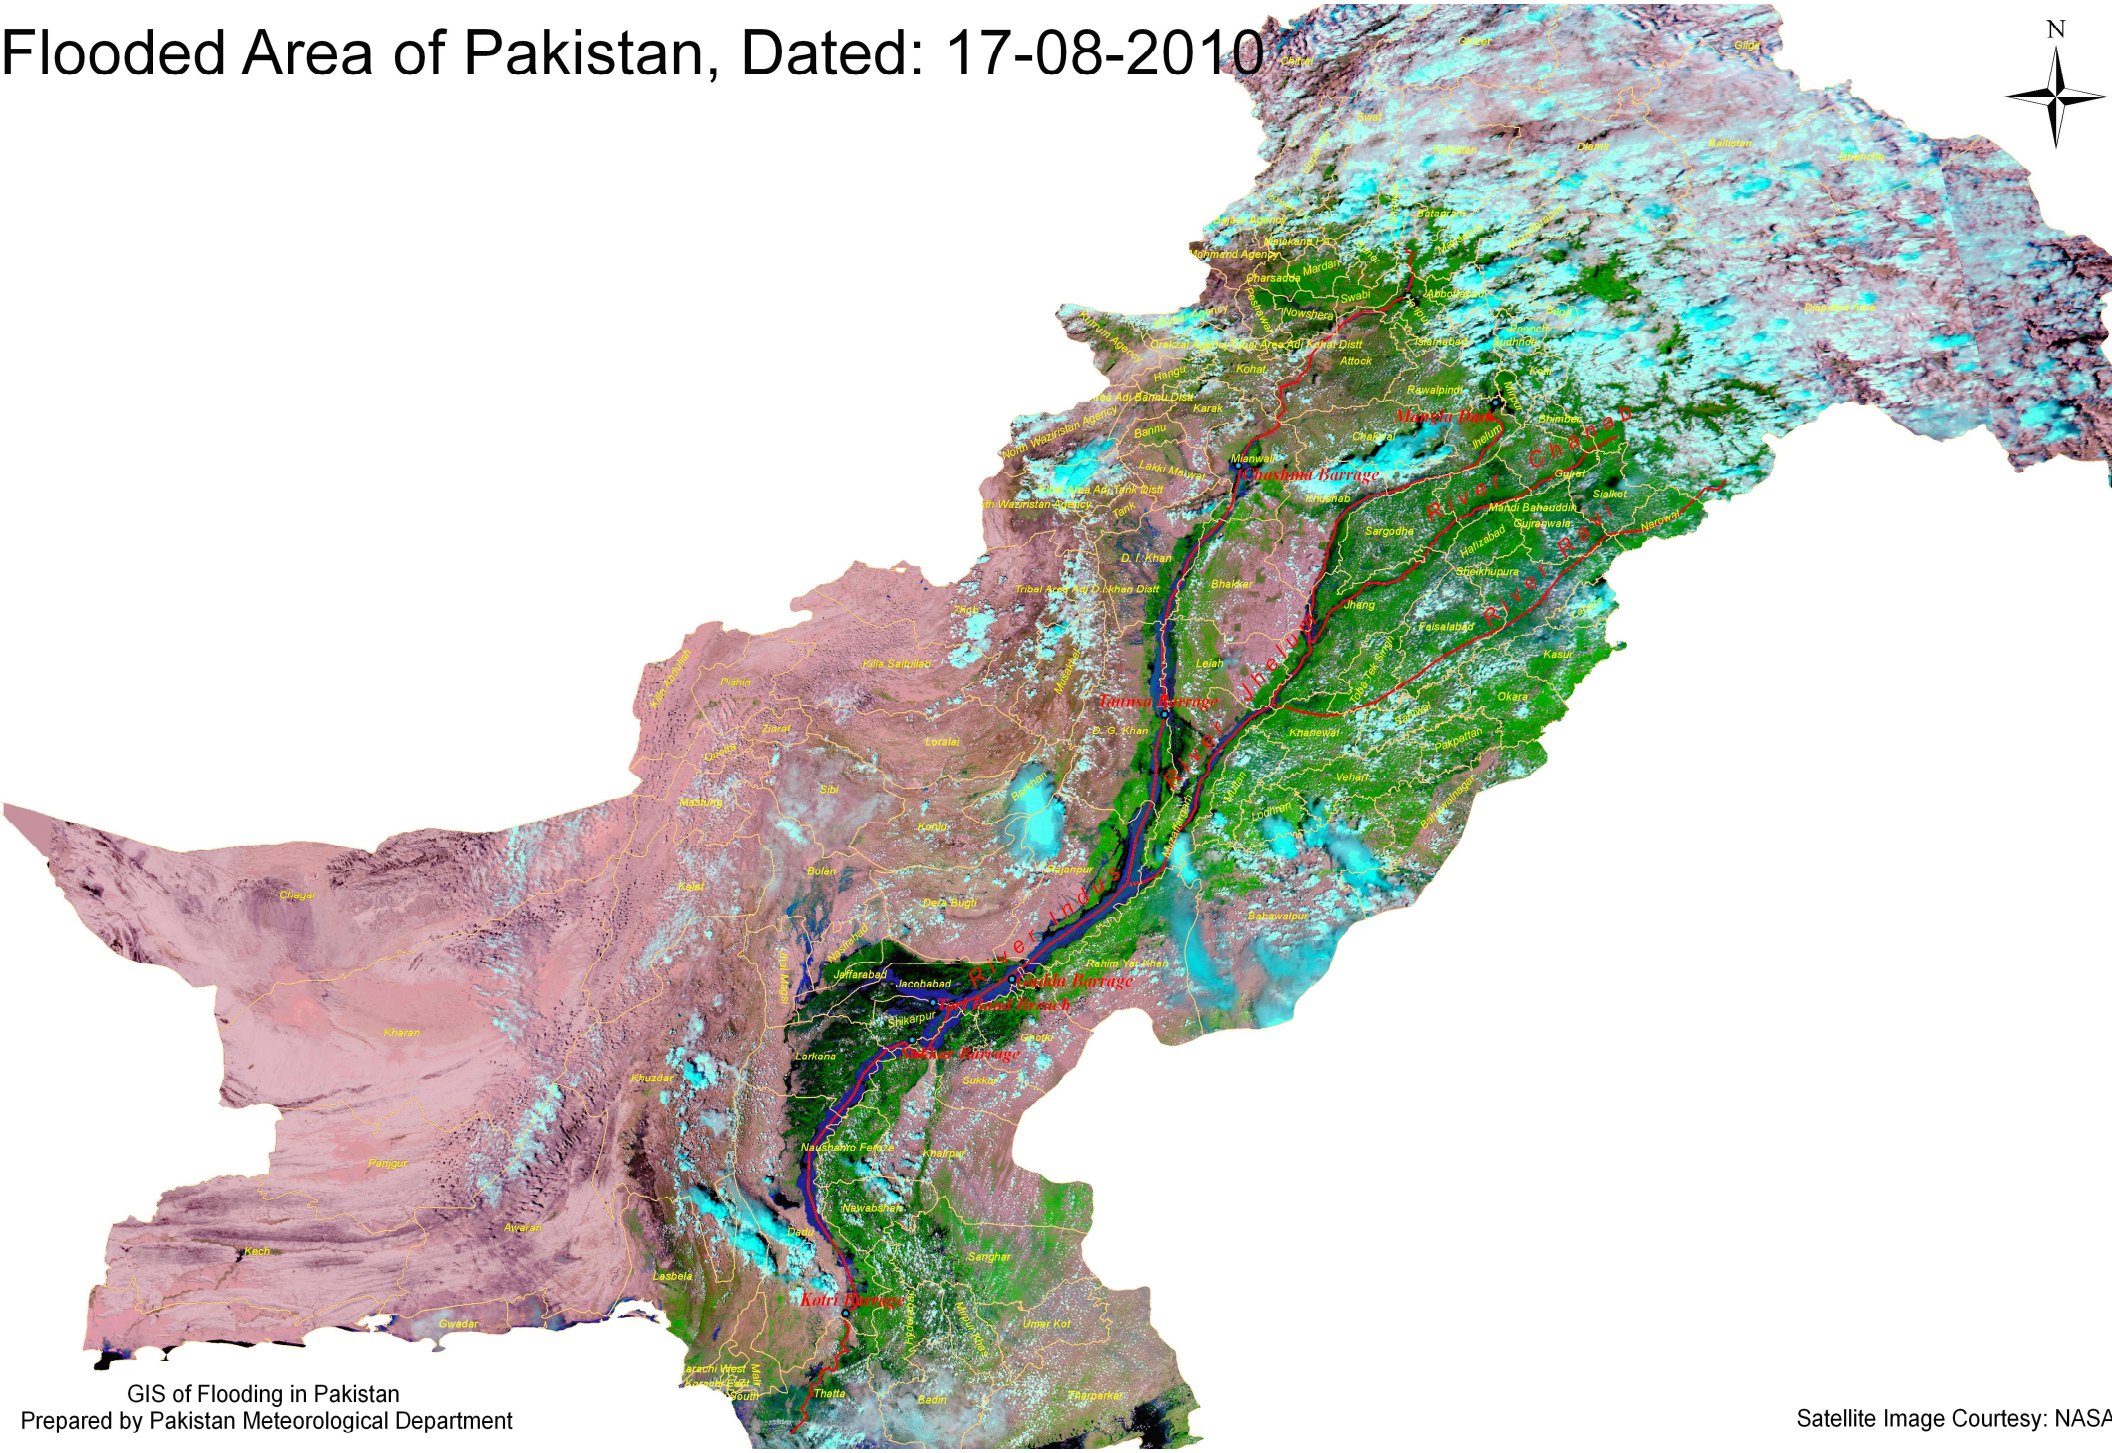

Flooded Area of Pakistan, Dated: 17-08-2010

GIS of Flooding in Pakistan
Prepared by Pakistan Meteorological Department

Satellite Image Courtesy: NASA